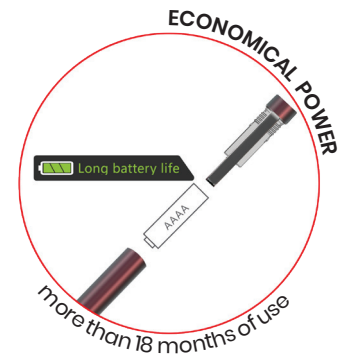

# BENMI STYLUS

Start your digital writing with **Benmi Active Stylus**, write like on paper, create and **transfer your ideas on your devices** like a pro.

**4096 levels of pressure sensitivity** shows your artistic and delicate expression in writing and drawing.

**Featured Palm Rejection** allows you to rest your palm comfortably on the screen **leaving no marks** while using the stylus.

## MAIN CHARACTERISTICS

- SUPPORT WINDOWS INK
- SUPPORT TILTING
- BATTERY LIFE UP TO 18 MONTHS
- MAX 4096 LEVELS OF PRESSURE
- REPLACEABLE PEN TIP
- 2 ARREL BUTTONS FOR ERASER AND RIGHT CLICK
- LIGHT INKING FORCE