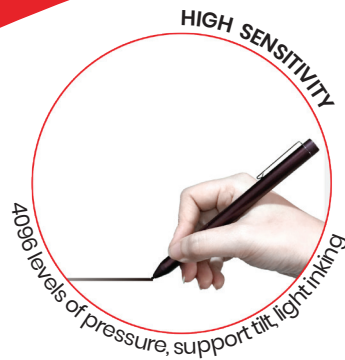

# BENMI STYLUS

Start your digital writing with **Benmi Active Stylus**, write like on paper, create and **transfer your ideas on your devices** like a pro.

**4096 levels of pressure sensitivity** shows your artistic and delicate expression in writing and drawing.

**Featured Palm Rejection** allows you to rest your palm comfortably on the screen **leaving no marks** while using the stylus.

## MAIN CHARACTERISTICS

- SUPPORT WINDOWS INK
- SUPPORT TILTING
- BATTERY LIFE UP TO 18 MONTHS
- MAX 4096 LEVELS OF PRESSURE
- REPLACEABLE PEN TIP
- 2 ARREL BUTTONS FOR ERASER AND RIGHT CLICK
- LIGHT INKING FORCE