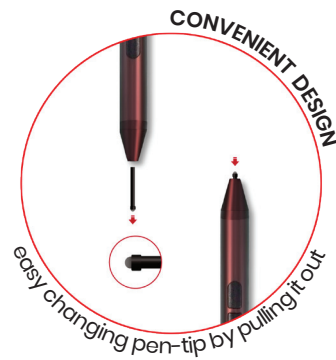

# BENMI STYLUS

Start your digital writing with **Benmi Active Stylus**, write like on paper, create and **transfer your ideas on your devices** like a pro.

**4096 levels of pressure sensitivity** shows your artistic and delicate expression in writing and drawing.

**Featured Palm Rejection** allows you to rest your palm comfortably on the screen **leaving no marks** while using the stylus.

## MAIN CHARACTERISTICS

- SUPPORT WINDOWS INK
- SUPPORT TILTING
- BATTERY LIFE UP TO 18 MONTHS
- MAX 4096 LEVELS OF PRESSURE
- REPLACEABLE PEN TIP
- 2 ARREL BUTTONS FOR ERASER AND RIGHT CLICK
- LIGHT INKING FORCE